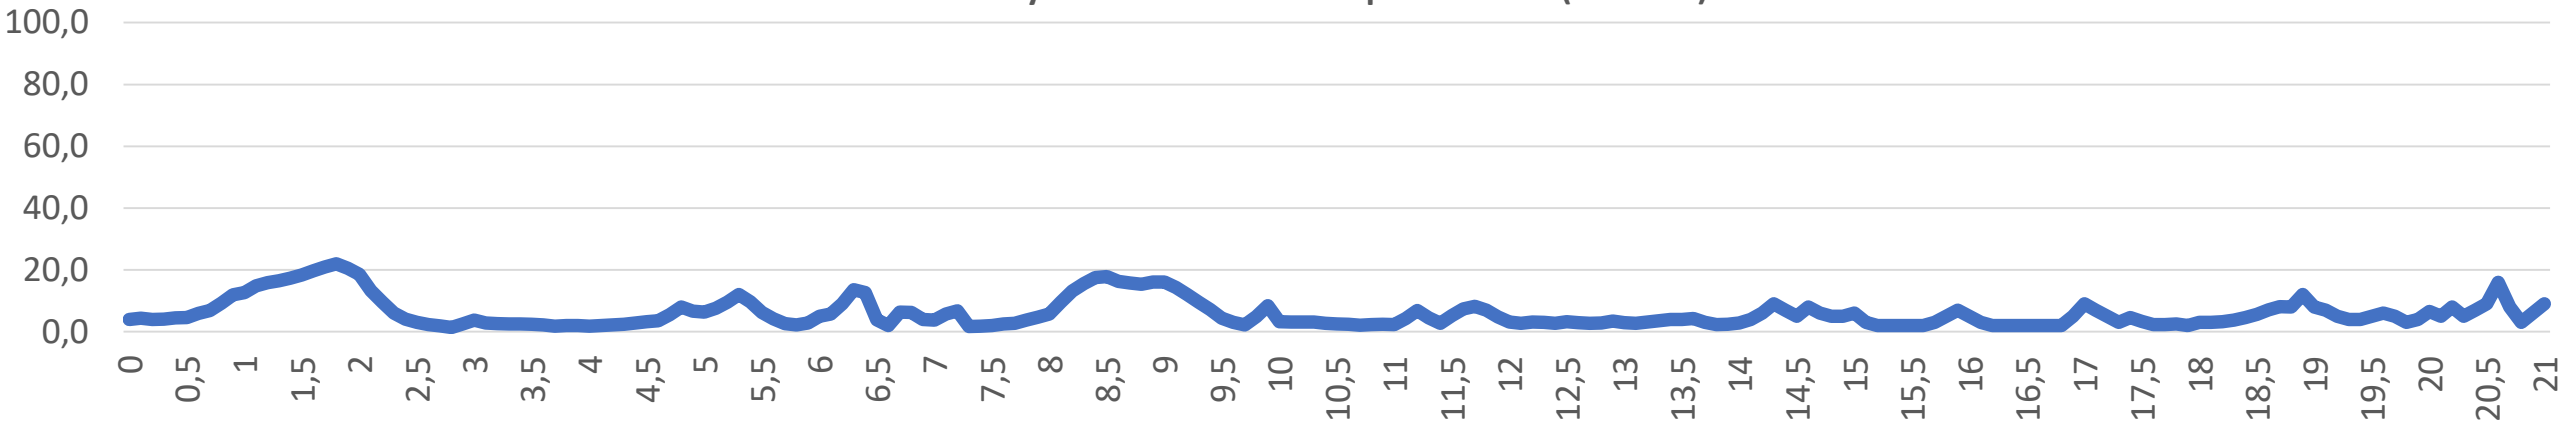

Helsinki City Marathon elevation profile 2019 (0-21 km)

Helsinki City Marathon elevation profile 2019 (21-42 km)